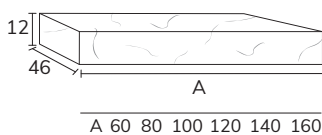

03. ALBURY - H12CM

MARBRE

CODE	A	PT
AL0360M	60	792
AL0380M	80	954
AL03100M	100	1103
AL031201SM	120 1S	1268
AL031202SM	120 2S	1328
AL031401SM	140 1S	1457
AL031402SM	140 2S	1523
AL031601SM	160 1S	1628
AL031602SM	160 2S	1699

COMPACT

CODE	A	PT
AL0360C	60	717
AL0380C	80	861
AL03100C	100	1012
AL031201SC	120 1S	1161
AL031202SC	120 2S	1224
AL031401SC	140 1S	1307
AL031402SC	140 2S	1445
AL031601SC	160 1S	1460
AL031602SC	160 2S	1533